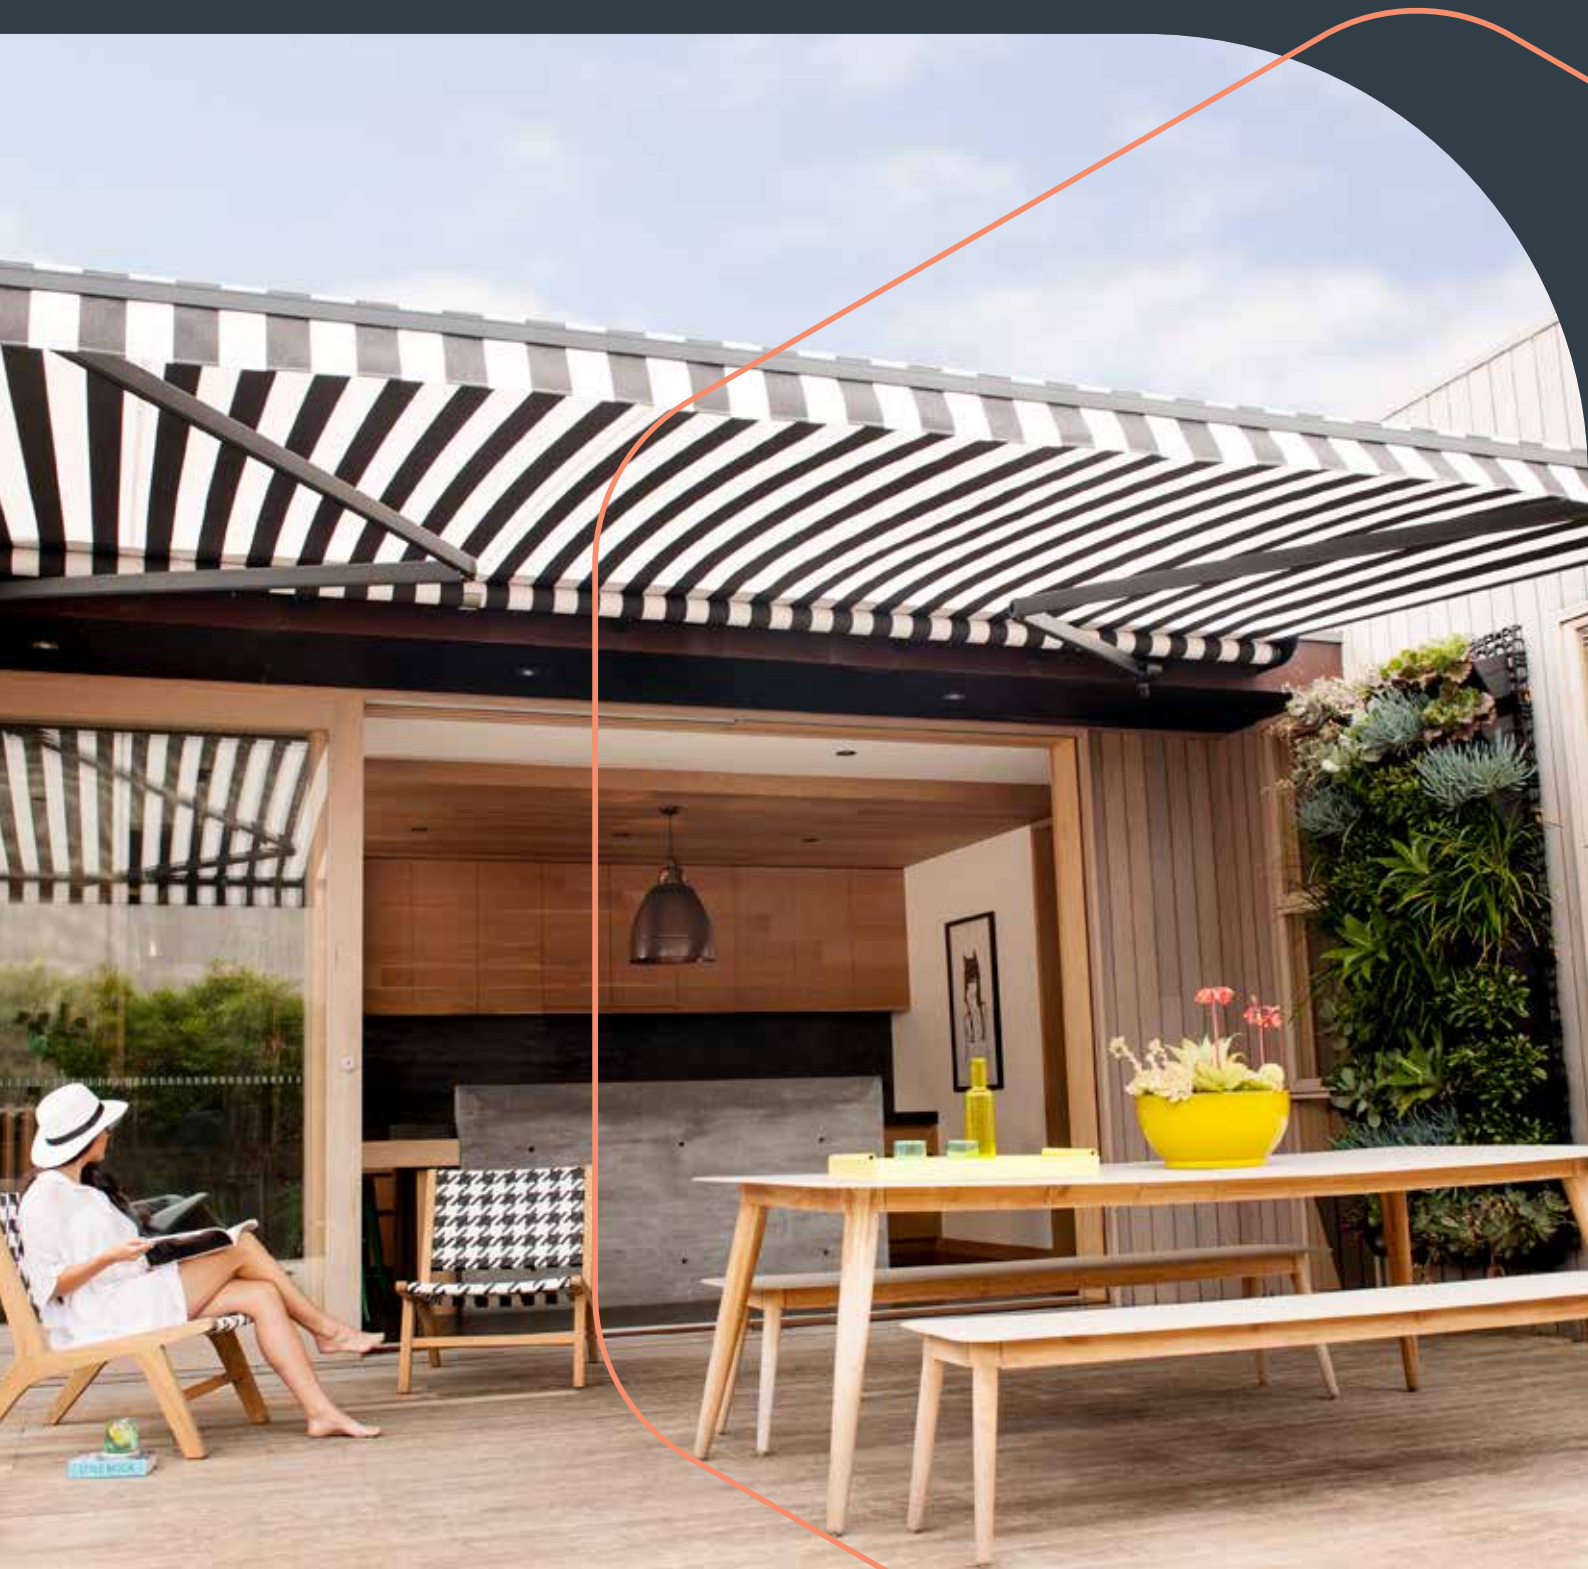

# IF IT'S NOT DOCRIL, IT'S JUST FABRIC!

For 20 years, Docril has been Australia's number one choice for outdoor awnings. The collection combines superior performance with a comprehensive range of colours and designs to provide a perfect solution for solar protection.